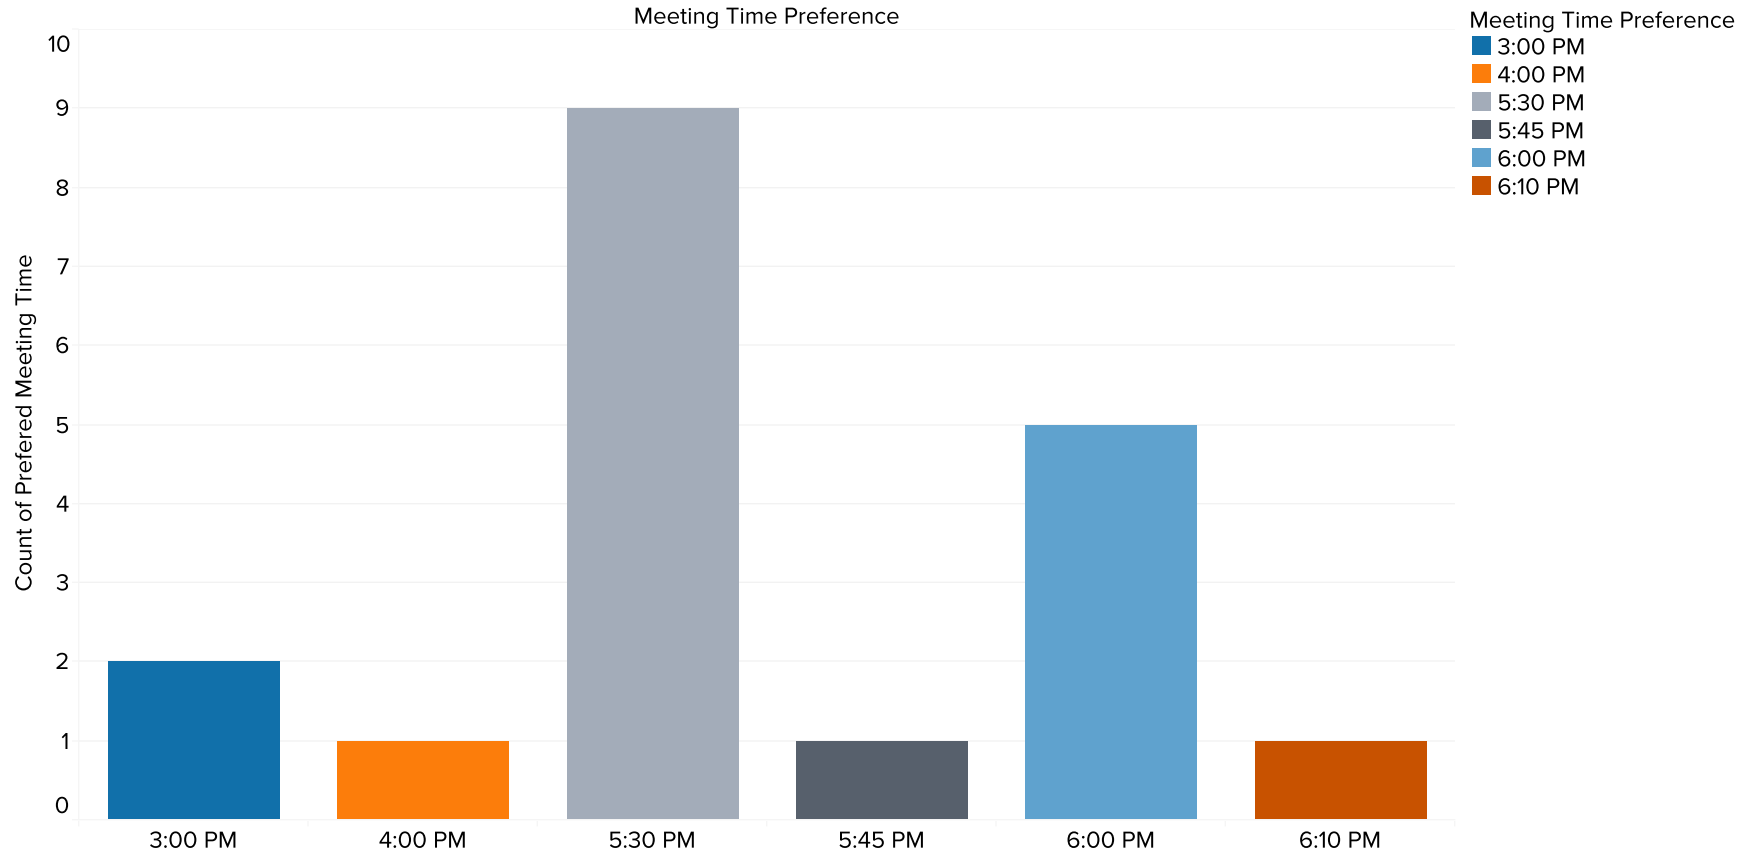

Section Member (Dinner Meeting Time) Preferences

Count of Number of Records for each Meeting Time Preference as an attribute. Color shows details about Meeting Time Preference.